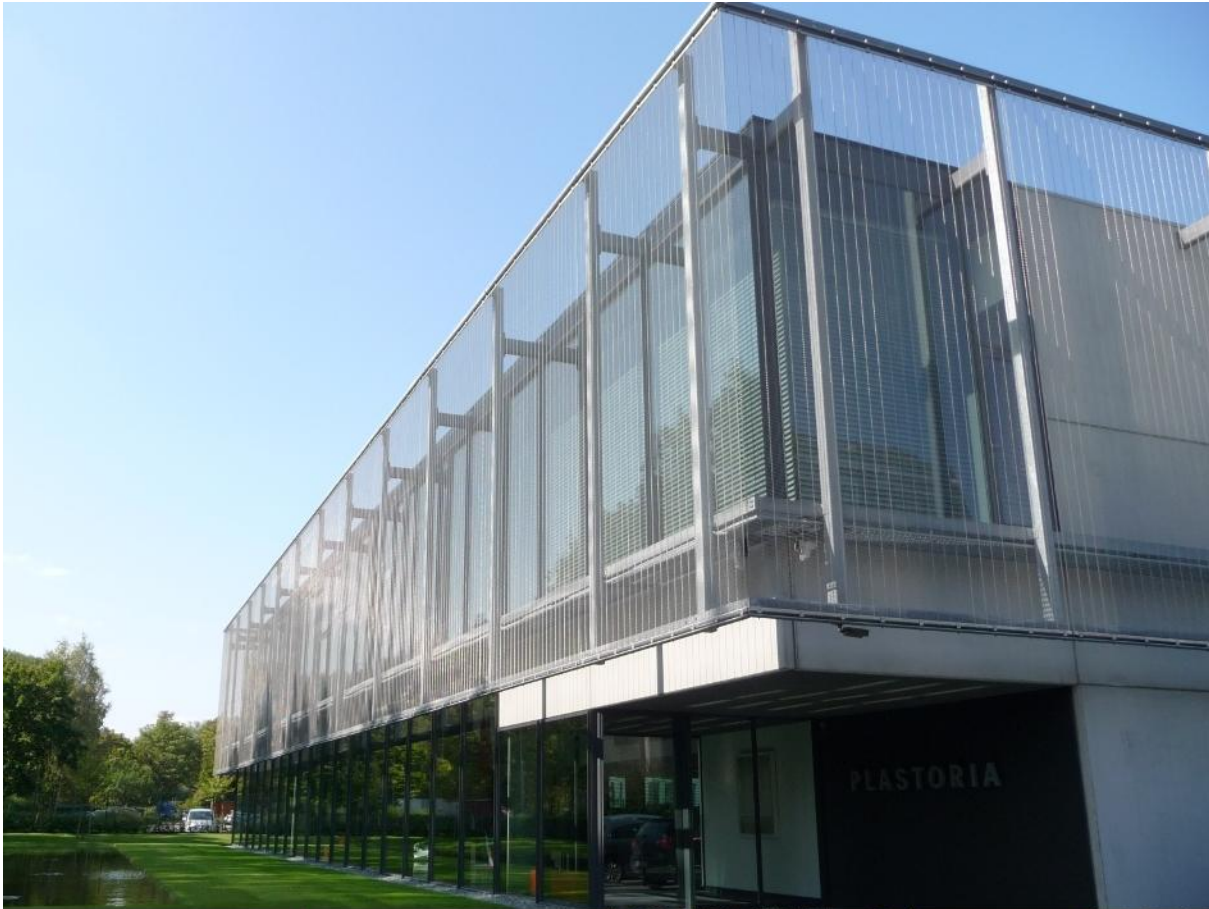

Projects. From Ideas to Reality.

Plastoria Office Building

Architect:
Marc Corbiau

Specification:
DOKA-BARRETTE 8914

Application:
Facade

W.S. TYLER – U.S.A.
8570 Tyler Boulevard
Mentor, OH 44060
Phone: 800-321-6188
Fax: 440-974-0921
E-Mail: wstyler@wstyler.com
Web: www.weavingideas.net