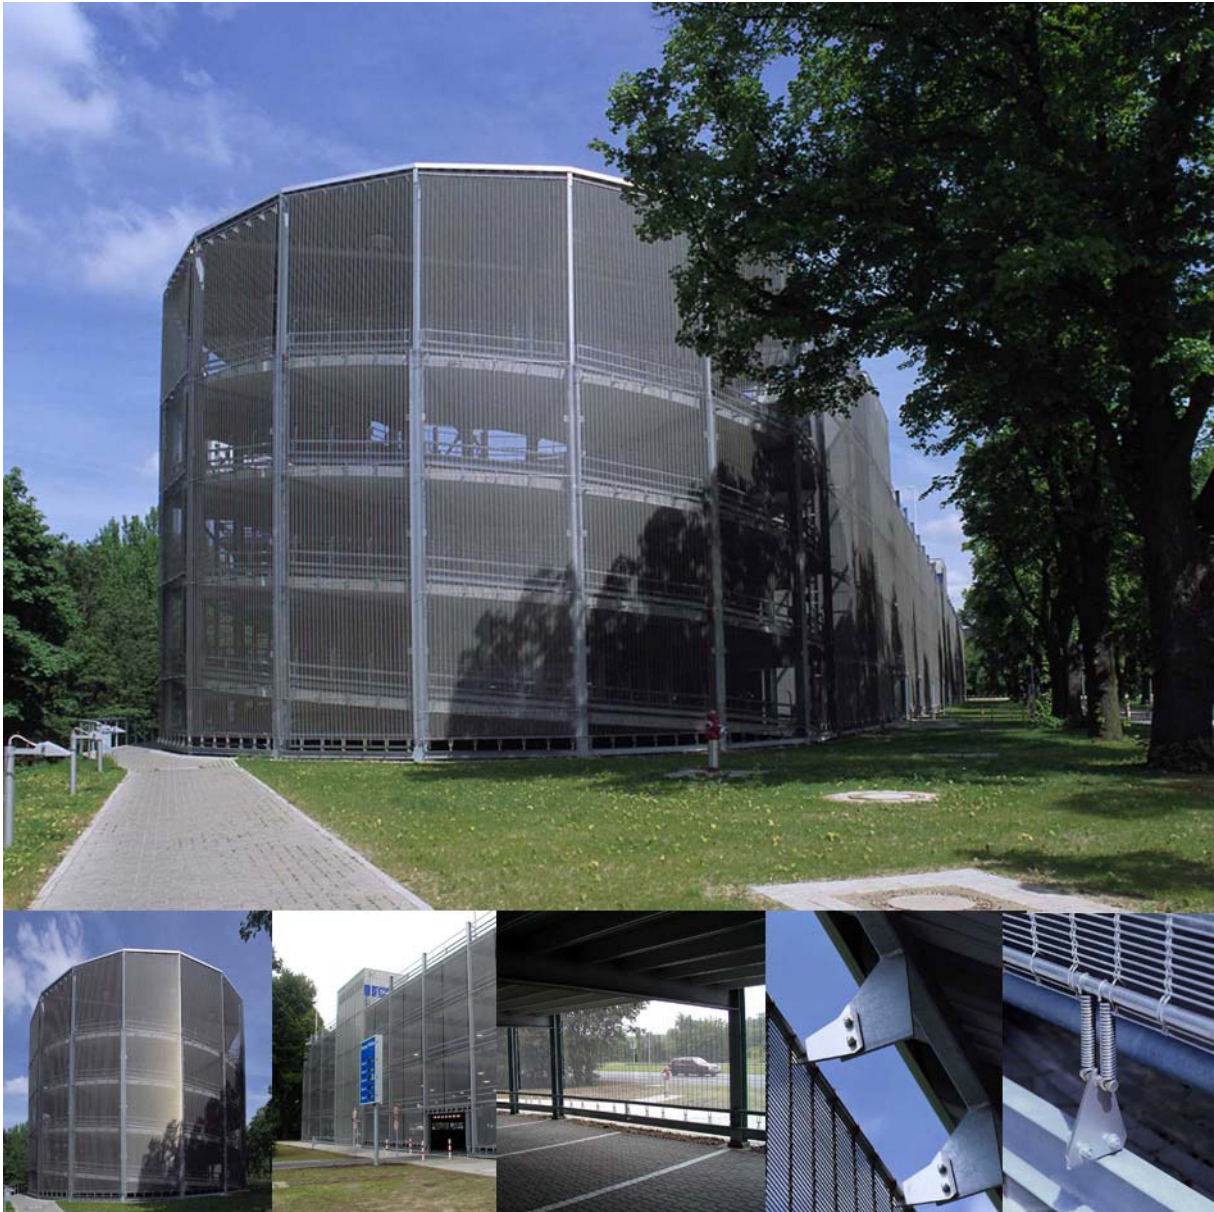

## Parking Garage Volkswagen AG, Wolfsburg

Architect:  
Bendorf + Partner,  
D-Wolfsburg

Specification:  
MULTI-BARRETTE 8301

Application:  
Facade

**W.S. TYLER – U.S.A.**  
8570 Tyler Boulevard  
Mentor, OH 44060  
Phone: 800-321-6188  
Fax: 440-974-0921  
E-Mail: [wstyler@wstyler.com](mailto:wstyler@wstyler.com)  
Web: [www.weavingideas.net](http://www.weavingideas.net)