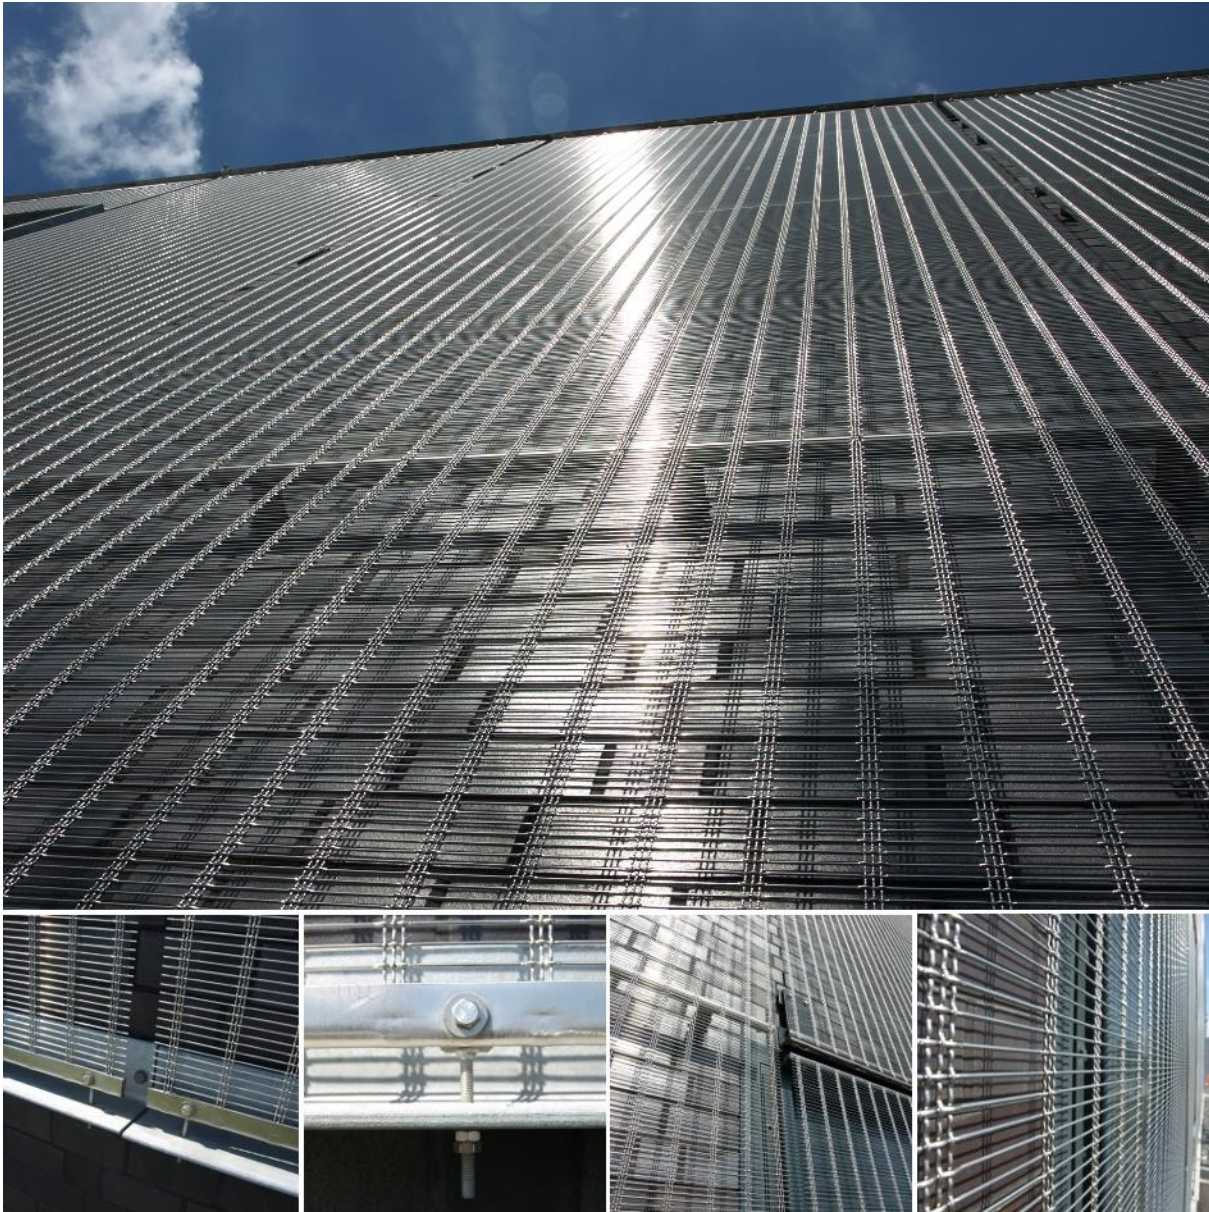

Projects. From Ideas to Reality.