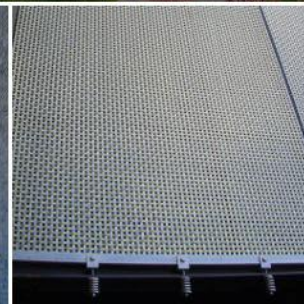

Projects. From Ideas to Reality.

Hotel Golf y Spa Castillo de Gorraiz

Architect:
Arquitectos Asociados
(Iribarren, Rojas, Valls, Zabala)

Specification:
LARGO-PLENUS 2022
(TECU-Gold / Stainless Steel)

Application:
Facade