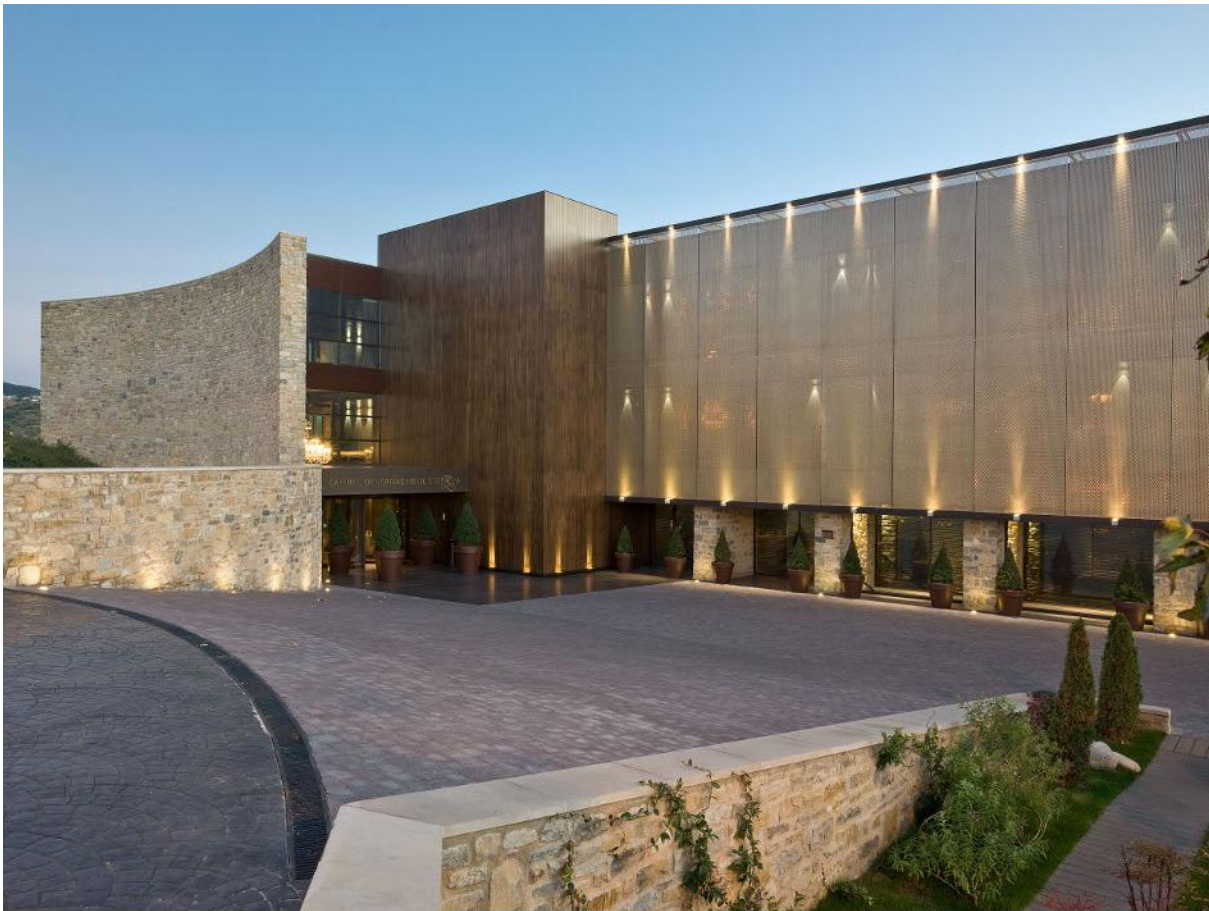

Projects. From Ideas to Reality.

Hotel Golf y Spa Castillo de Gorraiz

Architect:
Arquitectos Asociados
(Iribarren, Rojas, Valls, Zabala)

Specification:
LARGO-PLENUS 2022
(TECU-Gold / Stainless Steel)

Application:
Facade