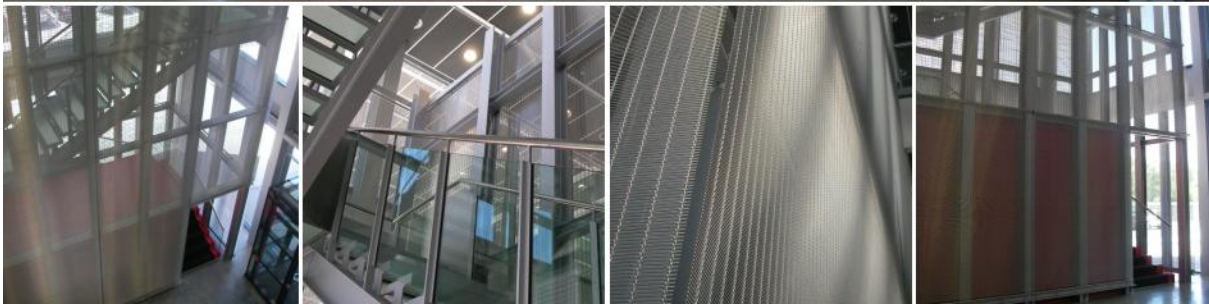

Projects. From Ideas to Reality.

Heidelberger Druckmaschinen AG

Architect:

Specification:
MULTI-BARRETTE 8130

Application:
Space

W.S. TYLER – U.S.A.
8570 Tyler Boulevard
Mentor, OH 44060
Phone: 800-321-6188
Fax: 440-974-0921
E-Mail: wstyler@wstyler.com
Web: www.weavingideas.net