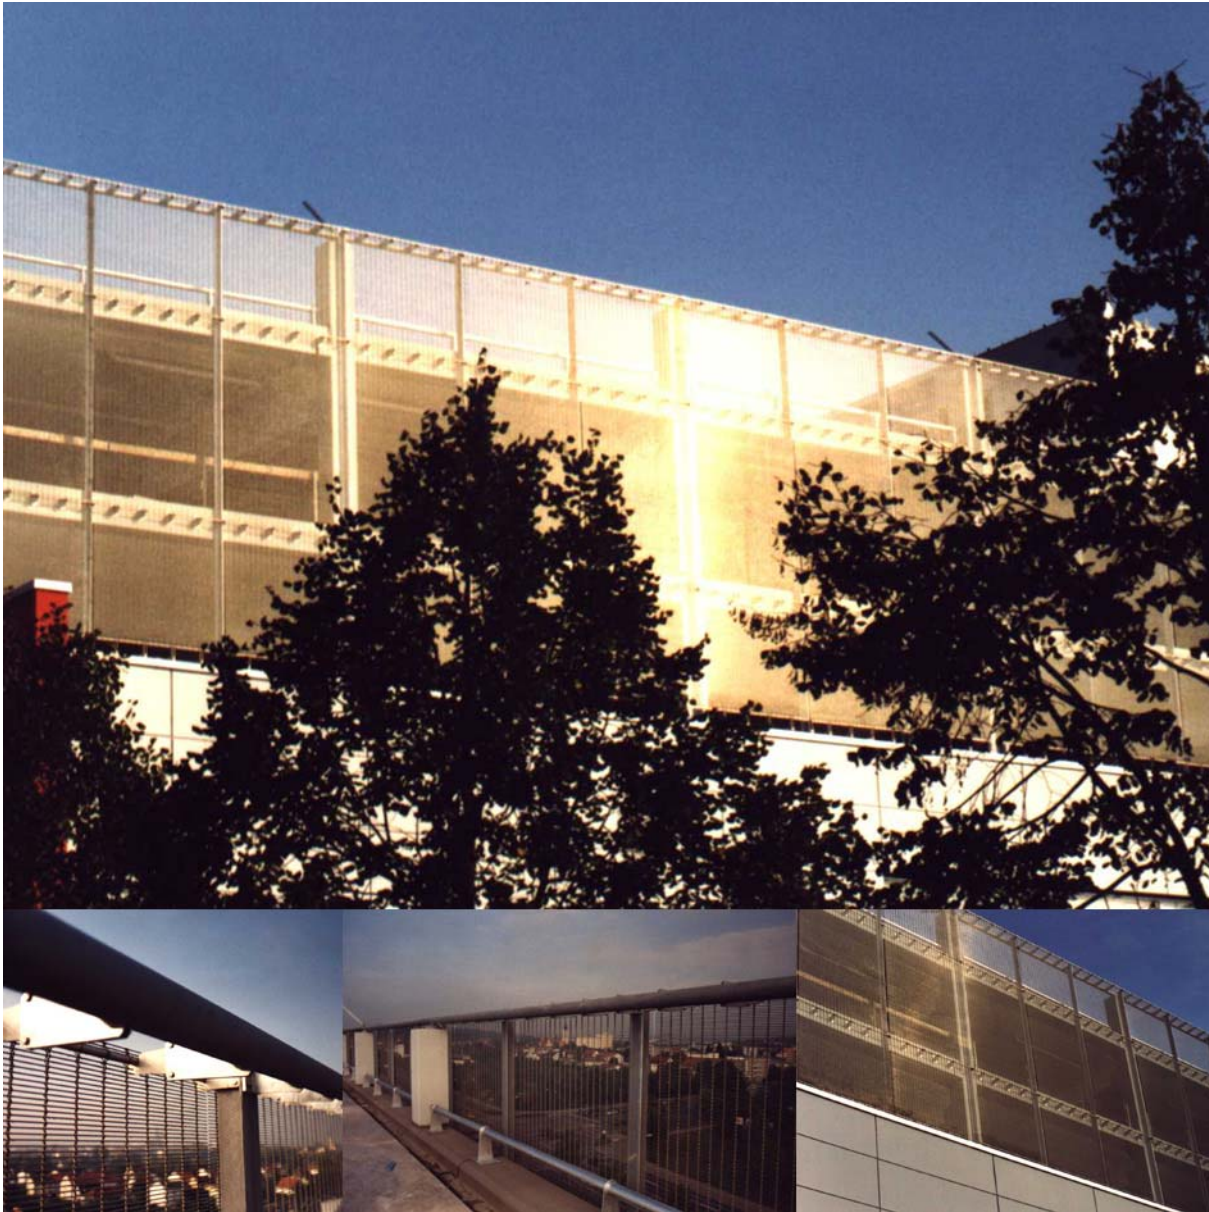

Projects. From Ideas to Reality.

Donau Shopping Center

Architect:
Gewerbeplan Regensburg

Specification:
MULTI-BARRETTE 8301

Application:
Facade

W.S. TYLER – U.S.A.
8570 Tyler Boulevard
Mentor, OH 44060
Phone: 800-321-6188
Fax: 440-974-0921
E-Mail: wstyler@wstyler.com
Web: www.weavingideas.net