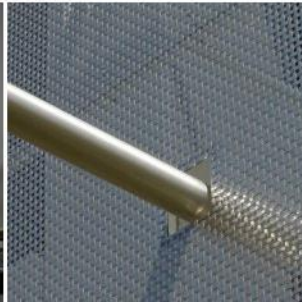

Projects. From Ideas to Reality.