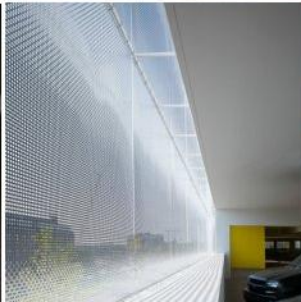

Projects. From Ideas to Reality.